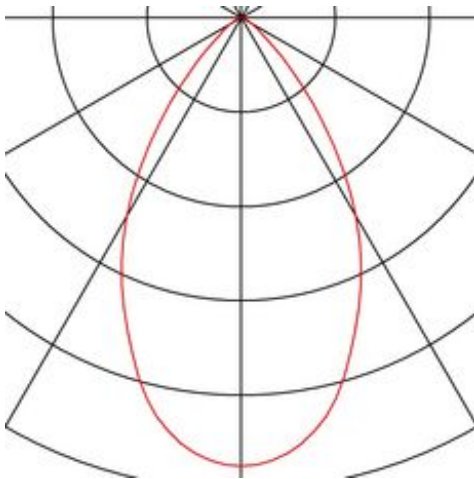

STRUCTEC spot for 240V 1-phase track

LED, 3000K, silver, 60°, 24W, incl. 1-phase adapter

Article number	144114
Max. wattage	24 Watt
Light distribution type 1	Direct
Light distribution type 3	rotationally symmetric
Lamp included	No
Product family	Structec
Feed-in capability	No
Length	16.8 cm
Height	14 cm
Diameter	9 cm
Net weight	1.112 kg
Gross weight	1.33 kg
Voltage	220-240 ~50/60 . 700 Volts
Protection class	I
Beam angle	60 Degree
Material	Aluminium
Colour	silver
Way of mounting	Ceiling track / wall track
Average lifespan	40000 Hours
Colour temperature	3000 Kelvin
Colour rendering index	90
Luminous flux	2360 lm
Energy efficiency class	A++
fastCalcEnabled	No
ranking	300
Catalogue page	BIG WHITE 2017: 380

The STRUCTEC Rich Color Spot is available in several colour versions with a suitable adapter for the 240V 1-phase track system; it has a high-performance COB LED module fitted which, thanks to a CRI of >90, is especially suitable for excellent colour reproduction.