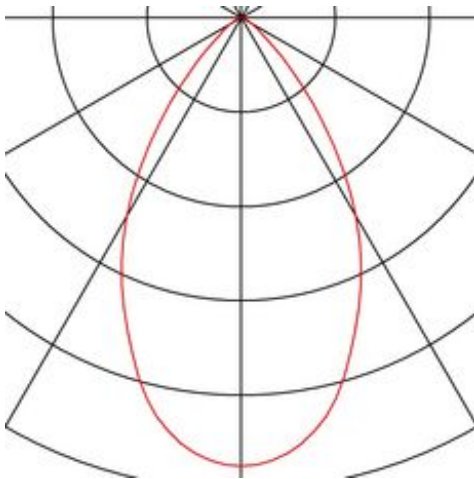

STRUCTEC spot for 240V 1-phase track

LED, 3000K, white, 60°, 24W, incl. 1-phase adapter

Article number	144111
Max. wattage	24 Watt
Light distribution type 1	Direct
Light distribution type 3	rotationally symmetric
Lamp included	No
Product family	Structec
Feed-in capability	No
Length	16.8 cm
Height	14 cm
Diameter	9 cm
Net weight	1.112 kg
Gross weight	1.331 kg
Voltage	220-240 ~50/60 . 700 Volts
Protection class	I
Beam angle	60 Degree
Material	Aluminium
Colour	white
Way of mounting	Ceiling track / wall track
Average lifespan	40000 Hours
Colour temperature	3000 Kelvin
Colour rendering index	90
Luminous flux	2360 lm
Energy efficiency class	A++
fastCalcEnabled	No
ranking	500
Catalogue page	BIG WHITE 2017: 380

The STRUCTEC Rich Color Spot is available in several colour versions with a suitable adapter for the 240V 1-phase track system; it has a high-performance COB LED module fitted which, thanks to a CRI of >90, is especially suitable for excellent colour reproduction.