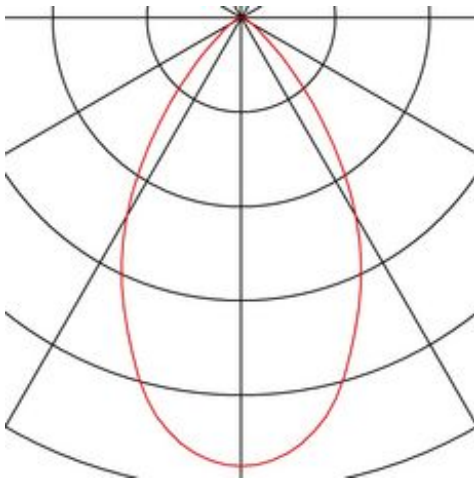

STRUCTEC spot for 240V 1-phase track

LED, 3000K, black, 60°, 24W, incl. 1-phase adapter

Article number	144110
Max. wattage	24 Watt
Light distribution type 1	Direct
Light distribution type 3	rotationally symmetric
Lamp included	No
Product family	Structec
Feed-in capability	No
Length	16.8 cm
Height	14 cm
Diameter	9 cm
Net weight	1.111 kg
Gross weight	1.337 kg
Voltage	220-240 ~50/60 . 700 Volts
Protection class	I
Beam angle	60 Degree
Material	Aluminium
Colour	black
Way of mounting	Ceiling track / wall track
Average lifespan	40000 Hours
Colour temperature	3000 Kelvin
Colour rendering index	90
Luminous flux	2360 lm
Energy efficiency class	A++
fastCalcEnabled	No
ranking	300
Catalogue page	BIG WHITE 2017: 380

The STRUCTEC Rich Color Spot is available in several colour versions with a suitable adapter for the 240V 1-phase track system; it has a high-performance COB LED module fitted which, thanks to a CRI of >90, is especially suitable for excellent colour reproduction.