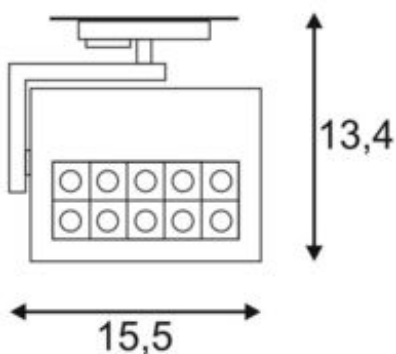

PROFUNO spot for 240V 1-phase track

LED, 3000K, silver-grey, 60°, incl. 1-phase adapter

Article number	144064
Number of light sources	10
Width	15.5 cm
Max. wattage	18 Watt
Lamp	PowerLED
Light distribution type 1	Direct
Light distribution type 3	Axis-symmetric
Product family	Profuno
Feed-in capability	No
Lamp included	No
Length	15.5 cm
Height	13.4 cm
Net weight	0.652 kg
Gross weight	0.769 kg
Voltage	220-240 ~50/60 . 500 Volts
Protection class	I
Beam angle	50 Degree
Material	Aluminium
Colour	Silver-grey
Way of mounting	Track mounting
Average lifespan	25000 Hours
Colour temperature	3000 Kelvin
Colour rendering index	80
Luminous flux	960 lm
Energy efficiency class	A++
fastCalcEnabled	No
ranking	300
Catalogue page	BIG WHITE 2017: 379