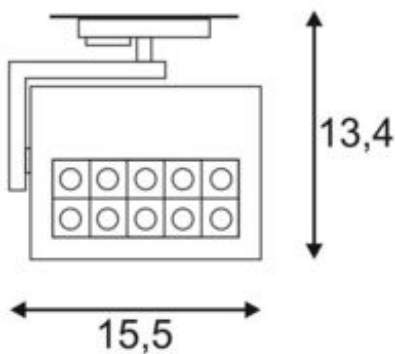

PROFUNO spot for 240V 1-phase track

LED, 3000K, white, 60°, incl. 1-phase adapter

Article number	144061
Number of light sources	10
Width	15.5 cm
Max. wattage	18 Watt
Lamp	PowerLED
Light distribution type 1	Direct
Light distribution type 3	Axis-symmetric
Product family	Profuno
Feed-in capability	No
Lamp included	No
Length	15.5 cm
Height	13.4 cm
Net weight	0.661 kg
Gross weight	0.778 kg
Voltage	220-240 ~50/60 . 500 Volts
Protection class	I
Beam angle	50 Degree
Material	Aluminium
Colour	white
Way of mounting	Track mounting
Average lifespan	25000 Hours
Colour temperature	3000 Kelvin
Colour rendering index	80
Luminous flux	960 lm
Energy efficiency class	A++
fastCalcEnabled	No
ranking	300
Catalogue page	BIG WHITE 2017: 379