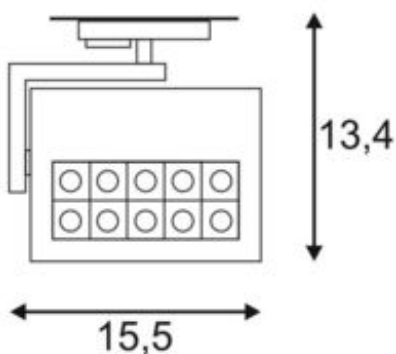

PROFUNO spot for 240V 1-phase track

LED, 3000K, black, 60°, incl. 1-phase adapter

Article number	144060
Number of light sources	10
Width	15.5 cm
Max. wattage	18 Watt
Lamp	PowerLED
Light distribution type 1	Direct
Light distribution type 3	Axis-symmetric
Product family	Profuno
Feed-in capability	No
Lamp included	No
Length	15.5 cm
Height	13.4 cm
Net weight	0.663 kg
Gross weight	0.78 kg
Voltage	220-240 ~50/60 . 500 Volts
Protection class	I
Beam angle	50 Degree
Material	Aluminium
Colour	black
Way of mounting	Track mounting
Average lifespan	25000 Hours
Colour temperature	3000 Kelvin
Colour rendering index	80
Luminous flux	960 lm
Energy efficiency class	A++
fastCalcEnabled	No
ranking	300
Catalogue page	BIG WHITE 2017: 379