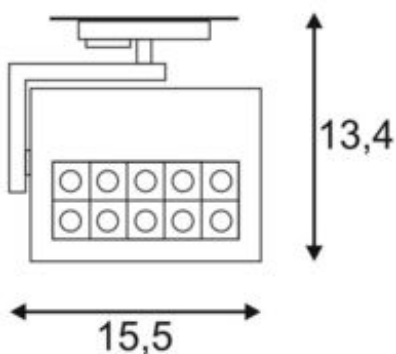

PROFUNO spot for 240V 1-phase track

LED, 3000K, silver-grey, 30°, incl. 1-phase adapter

Article number	144054
Number of light sources	10
Width	15.5 cm
Max. wattage	18 Watt
Lamp	PowerLED
Light distribution type 1	Direct
Light distribution type 3	Axis-symmetric
Product family	Profuno
Feed-in capability	No
Lamp included	No
Length	15.5 cm
Height	13.4 cm
Net weight	0.652 kg
Gross weight	0.76 kg
Voltage	220-240 ~50/60 . 500 Volts
Protection class	I
Beam angle	30 Degree
Material	Aluminium
Colour	Silver-grey
Way of mounting	Track mounting
Average lifespan	25000 Hours
Colour temperature	3000 Kelvin
Colour rendering index	80
Luminous flux	1020 lm
Energy efficiency class	A++
fastCalcEnabled	No
ranking	300
Catalogue page	BIG WHITE 2017: 379