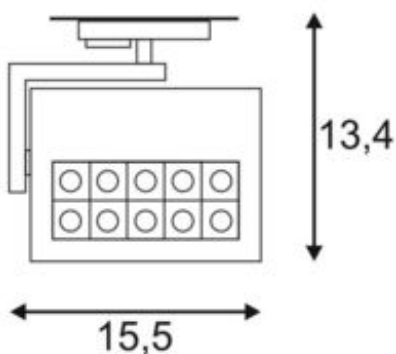

PROFUNO spot for 240V 1-phase track

LED, 3000K, white, 30°, incl. 1-phase adapter

Article number	144051
Number of light sources	10
Width	15.5 cm
Max. wattage	18 Watt
Lamp	PowerLED
Light distribution type 1	Direct
Light distribution type 3	Axis-symmetric
Product family	Profuno
Feed-in capability	No
Lamp included	No
Length	15.5 cm
Height	13.4 cm
Net weight	0.678 kg
Gross weight	0.793 kg
Voltage	220-240 ~50/60 . 500 Volts
Protection class	I
Beam angle	30 Degree
Material	Aluminium
Colour	white
Way of mounting	Track mounting
Average lifespan	25000 Hours
Colour temperature	3000 Kelvin
Colour rendering index	80
Luminous flux	1020 lm
Energy efficiency class	A++
fastCalcEnabled	No
ranking	300
Catalogue page	BIG WHITE 2017: 379