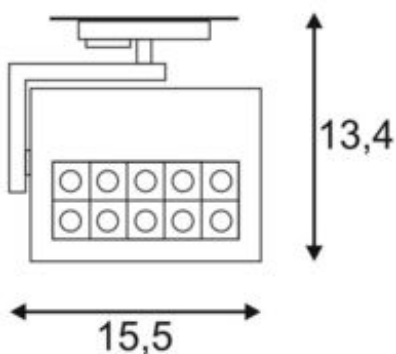

PROFUNO

spot for 240V 1-phase track, LED, 3000K, black, 30°, incl. 1-phase adapter

Article number	144050
Number of light sources	10
Width	15.5 cm
Max. wattage	18 Watt
Lamp	PowerLED
Light distribution type 1	Direct
Light distribution type 3	Axis-symmetric
Product family	Profuno
Feed-in capability	No
Lamp included	No
Length	15.5 cm
Height	13.4 cm
Net weight	0.666 kg
Gross weight	0.781 kg
Voltage	220-240 ~50/60 . 500 Volts
Protection class	I
Beam angle	30 Degree
Material	Aluminium
Colour	black
Way of mounting	Track mounting
Average lifespan	25000 Hours
Colour temperature	3000 Kelvin
Colour rendering index	80
Luminous flux	1020 lm
Energy efficiency class	A++
fastCalcEnabled	No
ranking	300
Catalogue page	BIG WHITE 2017: 379