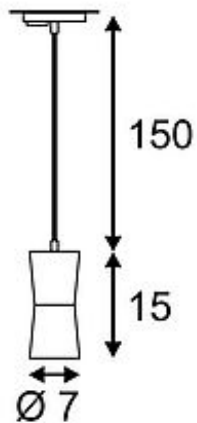

DIABO pendant luminaire

white , GU10, max. 35W, incl. 1-circuit adaptor

Article number	143981
Catalogue	BIG WHITE 2015, Page 357
Type of lamp	Conventional lamp
Lamp	GU10 230V max. 35W
Lampholder / Socket	GU10
Number of light sources	1
Lamp included	No
Height	15.1 cm
Diameter	7 cm
Pendant length	150 cm
Net weight	0.46 kg
Gross weight	0.825 kg
Voltage	230 Volt
Max. wattage	35 Watt
Protection class	I
Material	aluminium
Colour	white
Way of mounting	track system mounting
Remark 1	Bulb maximum length 5,7 cm
Remark 2	Energy labels in your language are available in the Service Area sub point Download
Suitable for lamps from EEC	E
Suitable for lamps up to EEC	A++
Light distribution type 1	direct
Light distribution type 3	rotationally symmetric

The DIABO PD high-voltage pendant luminaire with suitable adapter for the 1-circuit high-voltage track system is characterized by its clear lines. By means of the incorporated GU10 socket it is suitable for halogen lamps up to 35W. Available in white or chrome colour version, it is equipped with 150cm suspension. To complete the series we also offer spot variants. This luminaire is compatible with bulbs of the energy classes: E - A++