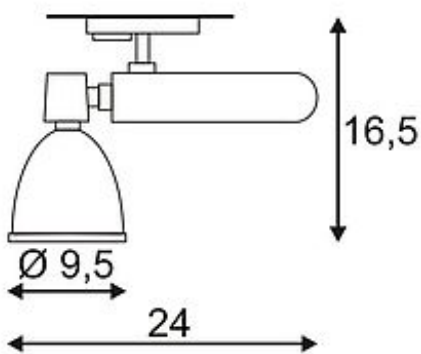

D-RECTION 35W GU6

5 Spot, white, 35W, incl. 1-circuit adaptor

Article number	143871
Catalogue	BIG WHITE 2015, Page 352
Type of lamp	Conventional lamp
Lamp	CMH-T Super Mini 35W
Lampholder / Socket	GU6,5
Number of light sources	1
Lamp included	No
Tilt range	180 Degree
Rotation range	350 Degree
Length	24 cm
Width	9.5 cm
Height	19 cm
Net weight	0.708 kg
Gross weight	1.279 kg
Voltage	230 Volt
Max. wattage	35 Watt
Protection class	I
Material	aluminium
Colour	white
Way of mounting	track system mounting
Remark 1	Electronic ballast and Decoring incorporated
Remark 2	Reflector must be ordered separately
Remark 3	Energy labels in your language are available in the Service Area sub point Download
Energy class ballast	A2
Suitable for lamps from EEC	A
Suitable for lamps up to EEC	A+
Light distribution type 1	direct
Light distribution type 3	rotationally symmetric

Adjustable high-voltage spotlight D-RECTION with adapter for the 1-circuit high-voltage track system. To customize this professional spotlight to any location, reflectors with various beam angles are available separately. The ballast to operate the discharge lamp as well as a decorative ring are included in the delivery. This luminaire is compatible with bulbs of the energy classes: A - A+