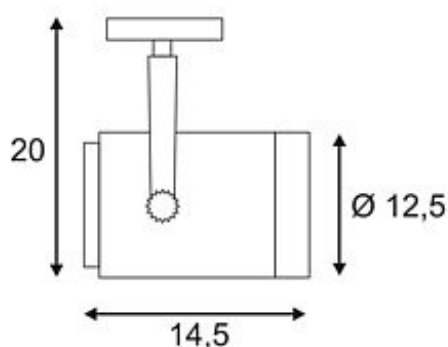

## EURO SPOT ES111

white, max. 75W, incl. 1-circuit adaptor

Article number	143801
Catalogue	BIG WHITE 2015, Page 353
Type of lamp	Conventional lamp
Lamp	ES111 230V max. 75W
Lampholder / Socket	GU10
Number of light sources	1
Lamp included	No
Tilt range	100 Degree
Rotation range	350 Degree
Length	20 cm
Width	14.5 cm
Diameter	12.5 cm
Net weight	0.82 kg
Gross weight	0.549 kg
Voltage	230 Volt
Max. wattage	75 Watt
Protection class	I
Material	aluminium
Colour	white
Way of mounting	track system mounting
Remark 1	Energy labels in your language are available in the Service Area sub point Download
Suitable for lamps from EEC	E
Suitable for lamps up to EEC	A++
Light distribution type 1	direct
Light distribution type 3	rotationally symmetric

Adjustable high-voltage spotlight EURO SPOT ES111 with adapter for the 1-circuit high-voltage track system. Due to the incorporated GU10 lampholder, placed within the cylindrical aluminum lamp head, EURO SPOT ES111 is suitable for halogen and LED lamps up to a maximum diameter of 11.1 cm. This luminaire is compatible with bulbs of the energy classes: E - A++