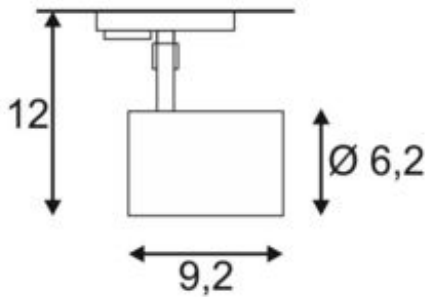

DEBASTO

spot for 240V 1-phase track, LED, 3000K, silver-grey, 8W, incl. 1-phase adapter

Article number	143574
Number of light sources	1
Max. wattage	8 Watt
Lamp	COB LED module
Light distribution type 1	Direct
Light distribution type 3	rotationally symmetric
Product family	Debasto
Feed-in capability	No
Lamp included	No
Height	12 cm
Diameter	6.2 cm
Net weight	0.28 kg
Gross weight	0.333 kg
Voltage	230 ~50 Volts
Protection class	I
Beam angle	30 Degree
Material	Aluminium
Colour	Silver-grey
Way of mounting	Track mounting
Average lifespan	30000 Hours
Colour temperature	3000 Kelvin
Colour rendering index	80
Luminous flux	360 lm
Energy efficiency class	A++
fastCalcEnabled	No
ranking	300
Catalogue page	BIG WHITE 2017: 376

Adjustable LED spot DEBASTO with suitable adapter for the 240V 1-phase track system. The luminaire is made of aluminium and equipped with a dimmable Premium COB LED module.