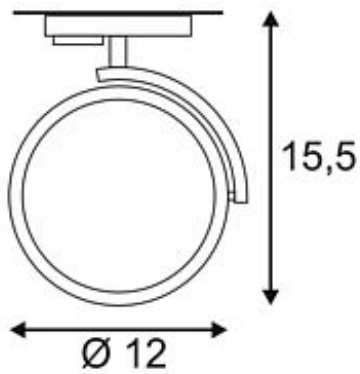

KALU TRACK QPAR111 lamp head

silvergrey ,incl. 1-circuit adaptor

Article number	143544
Catalogue	BIG WHITE 2015, Page 351
Type of lamp	Conventional lamp
Lamp	ES111 230V max. 75W
Lampholder / Socket	GU10
Number of light sources	1
Lamp included	No
Tilt range	90 Degree
Rotation range	350 Degree
Height	15.5 cm
Diameter	12 cm
Net weight	0.253 kg
Gross weight	0.372 kg
Voltage	230 Volt
Max. wattage	75 Watt
Protection class	II
Material	aluminium / plastic
Colour	silvergrey
Way of mounting	track system mounting
Remark 1	Energy labels in your language are available in the Service Area sub point Download
Suitable for lamps from EEC	E
Suitable for lamps up to EEC	A++
Light distribution type 1	direct
Light distribution type 3	rotationally symmetric

Adjustable spotlight KALU TRACK QPAR111 with suitable adaptor for the 1-circuit track system. Designed as an extension of the popular KALU series this track spot takes on the shape of the product family. Thanks to the incorporated GU10 lamp holder, either ES111 LED or halogen lamps are suitable. To meet all lighting requirements we alternatively offer versions with GX53 lamp holders, and such with incorporated Philips LED modules for the 1 and 3-circuit track system. This luminaire is compatible with bulbs of the energy classes: E - A++