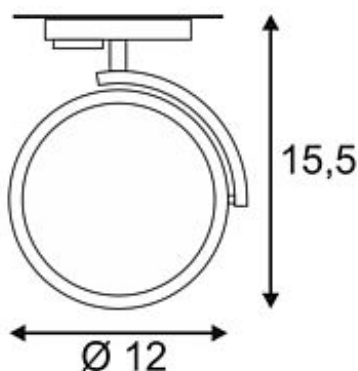

KALU TRACK QPAR111 lamp head

black, incl. 1-circuit adaptor

Article number	143540
Catalogue	BIG WHITE 2015, Page 351
Type of lamp	Conventional lamp
Lamp	ES111 230V max. 75W
Lampholder / Socket	GU10
Number of light sources	1
Lamp included	No
Tilt range	90 Degree
Rotation range	350 Degree
Height	15.5 cm
Diameter	12 cm
Net weight	0.254 kg
Gross weight	0.805 kg
Voltage	230 Volt
Max. wattage	75 Watt
Protection class	II
Material	aluminium / plastic
Colour	black
Way of mounting	track system mounting
Remark 1	Energy labels in your language are available in the Service Area sub point Download
Suitable for lamps from EEC	E
Suitable for lamps up to EEC	A++
Light distribution type 1	direct
Light distribution type 3	rotationally symmetric

Adjustable spotlight KALU TRACK QPAR111 with suitable adaptor for the 1-circuit track system. Designed as an extension of the popular KALU series this track spot takes on the shape of the product family. Thanks to the incorporated GU10 lamp holder, either ES111 LED or halogen lamps are suitable. To meet all lighting requirements we alternatively offer versions with GX53 lamp holders, and such with incorporated Philips LED modules for the 1 and 3-circuit track system. This luminaire is compatible with bulbs of the energy classes: E - A++