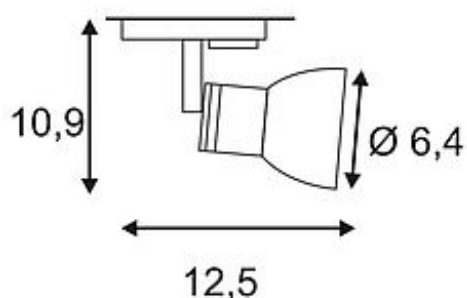

PURIA SPOT

silvergrey, GU10, max. 50W, incl. 1-circuit adaptor

Article number	143454
Catalogue	BIG WHITE 2015, Page 355
Type of lamp	Conventional lamp
Lamp	GU10 230V max. 50W
Lampholder / Socket	GU10
Number of light sources	1
Lamp included	No
Tilt range	85 Degree
Rotation range	340 Degree
Length	12.5 cm
Height	10.9 cm
Diameter	6.4 cm
Net weight	0.174 kg
Gross weight	0.272 kg
Voltage	230 Volt
Max. wattage	50 Watt
Protection class	II
Material	aluminium / glass
Colour	silvergrey
Way of mounting	track system mounting
Remark 1	Frosted glass
Remark 2	Energy labels in your language are available in the Service Area sub point Download
Suitable for lamps from EEC	E
Suitable for lamps up to EEC	A++
Light distribution type 1	direct
Light distribution type 3	rotationally symmetric

Adjustable high-voltage spotlight PURIA with suitable adapter for the 1-circuit high-voltage track system. Made from aluminium and glass, PURIA is suitable for the use of either halogen or LED lamps thanks to the incorporated GU10 high-voltage socket. This luminaire is compatible with bulbs of the energy classes: E - A++