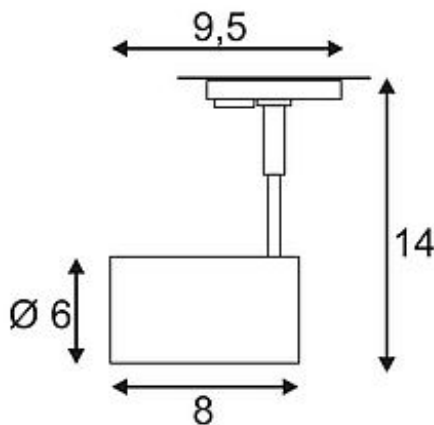

## BIMA I lamp head

matt white, GU10, max. 50W, incl. 1-circuit adaptor

Article number	143441
Catalogue	BIG WHITE 2015, Page 354
Type of lamp	Conventional lamp
Lamp	GU10 230V max. 50W
Lampholder / Socket	GU10
Number of light sources	1
Lamp included	No
Tilt range	200 Degree
Rotation range	350 Degree
Length	19.7 cm
Width	8.3 cm
Net weight	0.319 kg
Gross weight	0.63 kg
Voltage	230 Volt
Max. wattage	50 Watt
Protection class	II
Material	aluminium
Colour	white
Way of mounting	track system mounting
Remark 1	Lamp head (Ø / H): 6 / 8 cm
Remark 2	Energy labels in your language are available in the Service Area sub point Download
Suitable for lamps from EEC	E
Suitable for lamps up to EEC	A++
Light distribution type 1	direct
Light distribution type 3	rotationally symmetric

The high-voltage spot BIMA I with incorporated adaptor for the 1-circuit high-voltage system can be rotated and swivelled. Made from aluminium, BIMA I is suitable for the use of either halogen or LED lamps thanks to the incorporated GU10 high-voltage socket. This luminaire is compatible with bulbs of the energy classes: E - A++