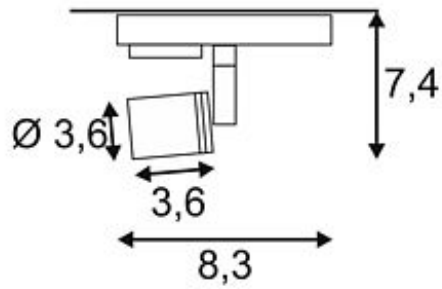

PURI lamp head

black, GU10, max. 50W, incl. 1-circuit adaptor

Article number	143390
Catalogue	BIG WHITE 2015, Page 356
Type of lamp	Conventional lamp
Lamp	GU10 230V max. 50W
Lampholder / Socket	GU10
Number of light sources	1
Lamp included	No
Tilt range	85 Degree
Rotation range	340 Degree
Length	8 cm
Width	3.5 cm
Height	9 cm
Diameter	3.5 cm
Net weight	0.13 kg
Gross weight	0.182 kg
Voltage	230 Volt
Max. wattage	50 Watt
Protection class	II
Material	aluminium
Colour	black
Way of mounting	track system mounting
Remark 1	Decoring for GU10 lamps included
Remark 2	Suitable for the use of ES111 lamps
Remark 3	Energy labels in your language are available in the Service Area sub point Download
Suitable for lamps from EEC	E
Suitable for lamps up to EEC	A++
Light distribution type 1	direct
Light distribution type 3	rotationally symmetric

Adjustable high-voltage spotlight PURI with incorporated adaptor for the 1-circuit high-voltage track system. Made from aluminum, the GU10 lampholder makes PURI suitable for halogen and LED bulbs. For halogen lamps with 5cm in diameter, an appropriate decorative ring is included in the scope of delivery. This luminaire is compatible with bulbs of the energy classes: E - A++