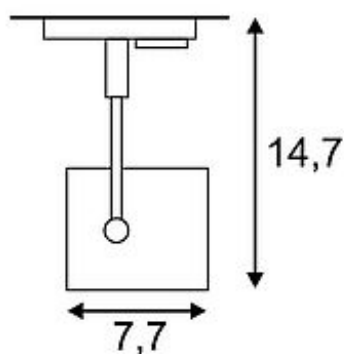

## ALTRA DICE SPOT

square, silvergrey/black, GU10, max. 50W, incl. 1-circuit adaptor

Article number	143354
Catalogue	BIG WHITE 2015, Page 355
Type of lamp	Conventional lamp
Lamp	GU10 230V max. 50W
Lampholder / Socket	GU10
Number of light sources	1
Lamp included	No
Tilt range	180 Degree
Rotation range	350 Degree
Length	7.7 cm
Height	14.7 cm
Net weight	0.374 kg
Gross weight	0.493 kg
Voltage	230 Volt
Max. wattage	50 Watt
Protection class	I
Material	aluminium
Colour	silvergrey / black
Way of mounting	track system mounting
Remark 1	Lamp head (L / W / H): 7,7 / 7 / 7 cm
Remark 2	Energy labels in your language are available in the Service Area sub point Download
Suitable for lamps from EEC	E
Suitable for lamps up to EEC	A++
Light distribution type 1	direct
Light distribution type 3	rotationally symmetric

Adjustable high-voltage spotlight ALTRA DICE with suitable adapter for the 1-circuit high-voltage track system. Made from aluminium, ALTRA DICE is suitable for the use of either halogen or LED lamps thanks to the incorporated GU10 high-voltage socket. We additionally offer wall and ceiling luminaires of this series. This luminaire is compatible with bulbs of the energy classes: E - A++