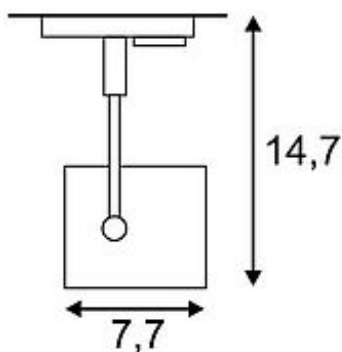

ALTRA DICE SPOT

square, white, GU10, max. 50W, incl. 1-circuit adaptor

Article number	143351
Catalogue	BIG WHITE 2015, Page 355
Type of lamp	Conventional lamp
Lamp	GU10 230V max. 50W
Lampholder / Socket	GU10
Number of light sources	1
Lamp included	No
Tilt range	180 Degree
Rotation range	350 Degree
Length	7.7 cm
Height	14.7 cm
Net weight	0.374 kg
Gross weight	0.354 kg
Voltage	230 Volt
Max. wattage	50 Watt
Protection class	I
Material	aluminium
Colour	white
Way of mounting	track system mounting
Remark 1	Lamp head (L / W / H): 7,7 / 7 / 7 cm
Remark 2	Energy labels in your language are available in the Service Area sub point Download
Suitable for lamps from EEC	E
Suitable for lamps up to EEC	A++
Light distribution type 1	direct
Light distribution type 3	rotationally symmetric

Adjustable high-voltage spotlight ALTRA DICE with suitable adapter for the 1-circuit high-voltage track system. Made from aluminium, ALTRA DICE is suitable for the use of either halogen or LED lamps thanks to the incorporated GU10 high-voltage socket. We additionally offer wall and ceiling luminaires of this series. This luminaire is compatible with bulbs of the energy classes: E - A++