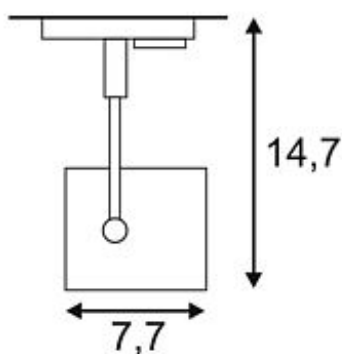

ALTRA DICE SPOT

square, black, GU10, max. 50W, incl. 1-circuit adaptor

| | |
|------------------------------|---|
| Article number | 143350 |
| Catalogue | BIG WHITE 2015, Page 355 |
| Type of lamp | Conventional lamp |
| Lamp | GU10 230V max. 50W |
| Lampholder / Socket | GU10 |
| Number of light sources | 1 |
| Lamp included | No |
| Tilt range | 180 Degree |
| Rotation range | 350 Degree |
| Length | 7.7 cm |
| Height | 14.7 cm |
| Net weight | 0.379 kg |
| Gross weight | 0.357 kg |
| Voltage | 230 Volt |
| Max. wattage | 50 Watt |
| Protection class | I |
| Material | aluminium |
| Colour | black |
| Way of mounting | track system mounting |
| Remark 1 | Lamp head (L / W / H): 7,7 / 7 / 7 cm |
| Remark 2 | Energy labels in your language are available in the Service Area sub point Download |
| Suitable for lamps from EEC | E |
| Suitable for lamps up to EEC | A++ |
| Light distribution type 1 | direct |
| Light distribution type 3 | rotationally symmetric |

Adjustable high-voltage spotlight ALTRA DICE with suitable adapter for the 1-circuit high-voltage track system. Made from aluminium, ALTRA DICE is suitable for the use of either halogen or LED lamps thanks to the incorporated GU10 high-voltage socket. We additionally offer wall and ceiling luminaires of this series. This luminaire is compatible with bulbs of the energy classes: E - A++