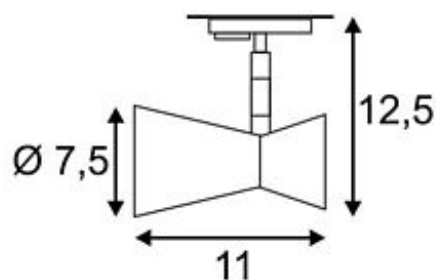

DIABO SPOT

black, GU10 , max. 35W, incl. 1-circuit adaptor

Article number	143340
Catalogue	BIG WHITE 2015, Page 354
Type of lamp	Conventional lamp
Lamp	GU10 230V max. 35W
Lampholder / Socket	GU10
Number of light sources	1
Lamp included	No
Tilt range	90 Degree
Rotation range	350 Degree
Length	11 cm
Height	12.5 cm
Net weight	0.251 kg
Gross weight	0.503 kg
Voltage	230 Volt
Max. wattage	35 Watt
Protection class	I
Material	aluminium
Colour	black
Way of mounting	track system mounting
Remark 1	Head (Ø / L): 7,5 / 11 cm
Remark 2	Energy labels in your language are available in the Service Area sub point Download
Suitable for lamps from EEC	E
Suitable for lamps up to EEC	A++
Light distribution type 1	direct
Light distribution type 3	rotationally symmetric

Adjustable high-voltage spotlight DIABO with suitable adapter for the 1-circuit high-voltage track system. The lamp is made from aluminum and by means of the incorporated GU10 base suitable for halogen and LED bulbs. As an extension of the DIABO series we offer wall, ceiling and pendant luminaires. This luminaire is compatible with bulbs of the energy classes: E - A++