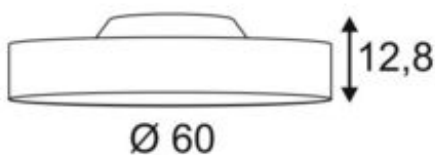

## MEDO 60 ceiling light

LED, 3000K, round, silver-grey, Ø 60 cm, can be converted to a pendant, 40 W

Article number	135124
Number of light sources	6
Max. wattage	40 Watt
Lamp	SMD LED Module
Light distribution type 1	Direct
Light distribution type 3	rotationally symmetric
Product family	Medo LED
Feed-in capability	No
Lamp included	No
Height	13 cm
Diameter	60 cm
Net weight	5.533 kg
Gross weight	7.59 kg
Voltage	100-240 ~50/60 . 1000 Volts
Protection class	I
Beam angle	105 Degree
Material	Aluminium/steel/acrylic glass
Colour	Silver-grey
Way of mounting	Surface ceiling mounting
Average lifespan	20000 Hours
Colour temperature	3000 Kelvin
Colour rendering index	80
Luminous flux	3500 lm
Energy efficiency class	A++
fastCalcEnabled	Yes
ranking	400
Catalogue page	BIG WHITE 2017: 251

The high-quality MEDO 60 ceiling light convinces with its clear form and the elegant material contrast of its aluminium and glass construction. The luminaire is available in black, white, silver grey, and wine red. Its integrated Premium LED gives pleasant lighting effects, and its built-in LED driver allows direct connection to 230V mains supply. Using the appropriate accessories, this ceiling light can be converted into a pendant luminaire.