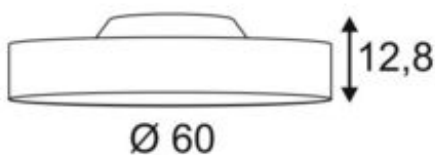

MEDO 60 ceiling light

LED, 3000K, round, white, Ø 60 cm, can be converted to a pendant, 40 W

Article number	135121
Number of light sources	6
Max. wattage	40 Watt
Lamp	SMD LED Module
Light distribution type 1	Direct
Light distribution type 3	rotationally symmetric
Product family	Medo LED
Feed-in capability	No
Lamp included	No
Height	13 cm
Diameter	60 cm
Net weight	5.641 kg
Gross weight	7.672 kg
Voltage	100-240 ~50/60 . 1000 Volts
Protection class	I
Beam angle	105 Degree
Material	Aluminium/steel/acrylic glass
Colour	white
Way of mounting	Surface ceiling mounting
Average lifespan	20000 Hours
Colour temperature	3000 Kelvin
Colour rendering index	80
Luminous flux	3500 lm
Energy efficiency class	A++
fastCalcEnabled	Yes
ranking	400
Catalogue page	BIG WHITE 2017: 251

The high-quality MEDO 60 ceiling light convinces with its clear form and the elegant material contrast of its aluminium and glass construction. The luminaire is available in black, white, silver grey, and wine red. Its integrated Premium LED gives pleasant lighting effects, and its built-in LED driver allows direct connection to 230V mains supply. Using the appropriate accessories, this ceiling light can be converted into a pendant luminaire.