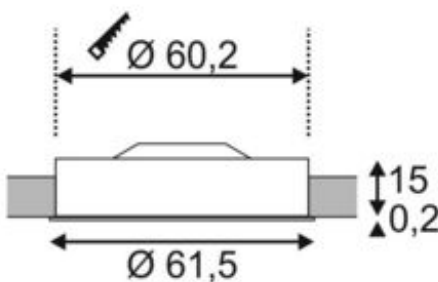

MEDO 60 recessed fitting

LED, 3000K, round, wine red, Ø 61 cm, 40 W

Article number	135116
Number of light sources	6
Max. wattage	40 Watt
Lamp	SMD LED Module
Light distribution type 1	Direct
Light distribution type 3	rotationally symmetric
Product family	Medo LED
Feed-in capability	No
Lamp included	No
Installation diameter	60 cm
Installation depth	18.5 cm
Height	15 cm
Diameter	61 cm
Net weight	4.664 kg
Gross weight	6.508 kg
Voltage	100-240 ~50/60 . 1000 Volts
Protection class	I
Beam angle	105 Degree
Material	Aluminium/steel/frosted acrylic glass
Colour	wine red
Way of mounting	Recessed ceiling mounting
Average lifespan	25000 Hours
Colour temperature	3000 Kelvin
Colour rendering index	80
Luminous flux	3500 lm
Energy efficiency class	A++
fastCalcEnabled	Yes
ranking	400
Catalogue page	BIG WHITE 2017: 527

The high-quality MEDO 60 recessed ceiling light convinces with its clear form and the elegant material contrast of its aluminium and glass construction. The luminaire is available in black, white, silver grey, and wine red. Its integrated Premium LED gives pleasant lighting effects, and its built-in LED driver allows direct connection to 230V mains supply.