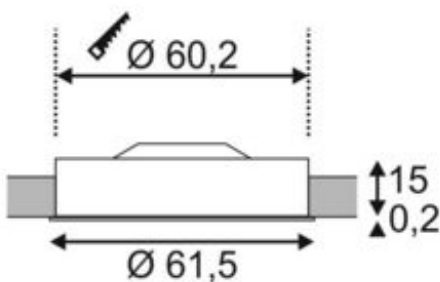

## MEDO 60 recessed fitting

LED, 3000K, round, black, Ø 61 cm, 40 W

Article number	135110
Number of light sources	6
Max. wattage	40 Watt
Lamp	SMD LED Module
Light distribution type 1	Direct
Light distribution type 3	rotationally symmetric
Product family	Medo LED
Feed-in capability	No
Lamp included	No
Installation diameter	60 cm
Installation depth	18.5 cm
Height	15 cm
Diameter	61 cm
Net weight	4.673 kg
Gross weight	6.616 kg
Voltage	100-240 ~50/60 . 1000 Volts
Protection class	I
Beam angle	105 Degree
Material	Aluminium/steel/frosted acrylic glass
Colour	black
Way of mounting	Recessed ceiling mounting
Average lifespan	25000 Hours
Colour temperature	3000 Kelvin
Colour rendering index	80
Luminous flux	3500 lm
Energy efficiency class	A++
fastCalcEnabled	Yes
ranking	400
Catalogue page	BIG WHITE 2017: 527

The high-quality MEDO 60 recessed ceiling light convinces with its clear form and the elegant material contrast of its aluminium and glass construction. The luminaire is available in black, white, silver grey, and wine red. Its integrated Premium LED gives pleasant lighting effects, and its built-in LED driver allows direct connection to 230V mains supply.