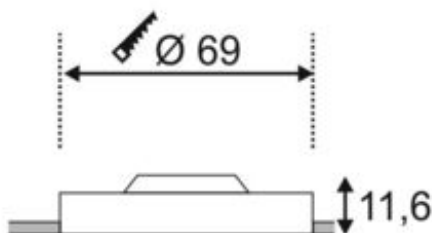

## MEDO 60 recessed fitting

LED, 3000K, round, frameless, Ø 60 cm, 40 W

Article number	135100
Number of light sources	6
Max. wattage	40 Watt
Lamp	SMD LED Module
Light distribution type 1	Direct
Light distribution type 3	rotationally symmetric
Product family	Medo LED
Feed-in capability	No
Lamp included	No
Installation diameter	60 cm
Installation depth	15 cm
Height	12 cm
Diameter	60 cm
Net weight	6.46 kg
Gross weight	8.178 kg
Voltage	100-240 ~50/60 . 1000 Volts
Protection class	I
Beam angle	105 Degree
Material	Aluminium/steel/frosted acrylic glass
Colour	white
Way of mounting	Recessed ceiling mounting
Average lifespan	25000 Hours
Colour temperature	3000 Kelvin
Colour rendering index	80
Luminous flux	3500 lm
Energy efficiency class	A++
fastCalcEnabled	Yes
ranking	400
Catalogue page	BIG WHITE 2017: 525

The high-quality MEDO 60 recessed ceiling light convinces with its clear form and the simple integration provided by its frameless installation. Its integrated Premium LED gives pleasant lighting effects, and its built-in LED driver allows direct connection to 230V mains supply.