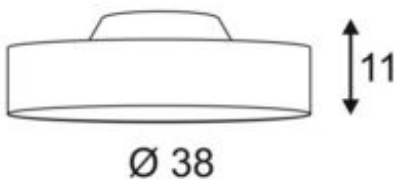

MEDO 40 ceiling light

LED, 3000K, round, black, Ø 38 cm, can be converted to a pendant, 31 W

Article number	135070
Number of light sources	4
Max. wattage	31 Watt
Lamp	SMD LED Module
Light distribution type 1	Direct
Light distribution type 3	rotationally symmetric
Product family	Medo LED
Feed-in capability	No
Lamp included	No
Height	11 cm
Diameter	38 cm
Net weight	1.853 kg
Gross weight	3.053 kg
Voltage	220-240 ~50/60 . 700 Volts
Protection class	I
Beam angle	105 Degree
Material	Aluminium/steel/acrylic glass
Colour	black
Way of mounting	Surface ceiling mounting
Average lifespan	20000 Hours
Colour temperature	3000 Kelvin
Colour rendering index	80
Luminous flux	2125 lm
Energy efficiency class	A++
fastCalcEnabled	Yes
ranking	500
Catalogue page	BIG WHITE 2017: 250

The high-quality MEDO 40 ceiling light convinces with its clear form and the elegant material contrast of its aluminium and glass construction. The luminaire is available in black, white, silver grey, and wine red. Its integrated Premium LED gives pleasant lighting effects, and its built-in LED driver allows direct connection to 230V mains supply. Using the appropriate accessories, this ceiling light can be converted into a pendant luminaire.