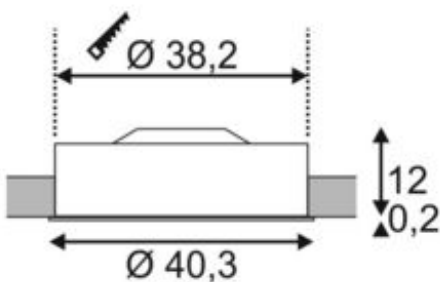

MEDO 40 recessed fitting

LED, 3000K, round, wine red, Ø 40 cm, 31 W

Article number	135066
Number of light sources	4
Max. wattage	31 Watt
Lamp	SMD LED Module
Light distribution type 1	Direct
Light distribution type 3	rotationally symmetric
Product family	Medo LED
Feed-in capability	No
Lamp included	No
Installation diameter	38 cm
Installation depth	15 cm
Height	12 cm
Diameter	40 cm
Net weight	2.563 kg
Gross weight	3.672 kg
Voltage	220-240 ~50/60 . 700 Volts
Protection class	I
Beam angle	105 Degree
Material	Aluminium/steel/frosted acrylic glass
Colour	wine red
Way of mounting	Recessed ceiling mounting
Average lifespan	25000 Hours
Colour temperature	3000 Kelvin
Colour rendering index	80
Luminous flux	2125 lm
Energy efficiency class	A++
fastCalcEnabled	Yes
ranking	400
Catalogue page	BIG WHITE 2017: 526

The high-quality MEDO 40 recessed ceiling light convinces with its clear form and the elegant material contrast of its aluminium and glass construction. The luminaire is available in black, white, silver grey, and wine red. Its integrated Premium LED gives pleasant lighting effects, and its built-in LED driver allows direct connection to 230V mains supply.