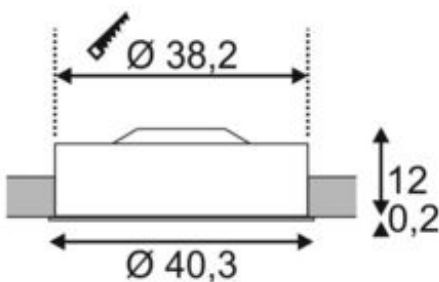

## MEDO 40 recessed fitting

LED, 3000K, round, silver-grey, Ø 40 cm, 31 W

Article number	135064
Number of light sources	4
Max. wattage	31 Watt
Lamp	SMD LED Module
Light distribution type 1	Direct
Light distribution type 3	rotationally symmetric
Product family	Medo LED
Feed-in capability	No
Lamp included	No
Installation diameter	38 cm
Installation depth	15 cm
Height	12 cm
Diameter	40 cm
Net weight	2.621 kg
Gross weight	3.718 kg
Voltage	220-240 ~50/60 . 700 Volts
Protection class	I
Beam angle	105 Degree
Material	Aluminium/steel/frosted acrylic glass
Colour	Silver-grey
Way of mounting	Recessed ceiling mounting
Average lifespan	25000 Hours
Colour temperature	3000 Kelvin
Colour rendering index	80
Luminous flux	2125 lm
Energy efficiency class	A++
fastCalcEnabled	Yes
ranking	400
Catalogue page	BIG WHITE 2017: 526

The high-quality MEDO 40 recessed ceiling light convinces with its clear form and the elegant material contrast of its aluminium and glass construction. The luminaire is available in black, white, silver grey, and wine red. Its integrated Premium LED gives pleasant lighting effects, and its built-in LED driver allows direct connection to 230V mains supply.