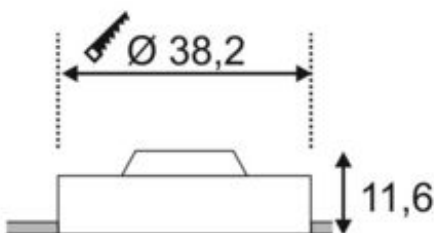

MEDO 40 recessed fitting

LED, 3000K, round, frameless, Ø 38 cm, 31 W

Article number	135050
Number of light sources	4
Max. wattage	31 Watt
Lamp	SMD LED Module
Light distribution type 1	Direct
Light distribution type 3	rotationally symmetric
Product family	Medo LED
Feed-in capability	No
Lamp included	No
Installation diameter	38 cm
Installation depth	15 cm
Height	12 cm
Diameter	38 cm
Net weight	2.051 kg
Gross weight	3.161 kg
Voltage	220-240 ~50/60 . 700 Volts
Protection class	I
Beam angle	105 Degree
Material	Aluminium/steel/frosted acrylic glass
Colour	white
Way of mounting	Recessed ceiling mounting
Average lifespan	25000 Hours
Colour temperature	3000 Kelvin
Colour rendering index	80
Luminous flux	2125 lm
Energy efficiency class	A++
fastCalcEnabled	Yes
ranking	400
Catalogue page	BIG WHITE 2017: 524

The high-quality MEDO 40 recessed ceiling light convinces with its clear form and the simple integration provided by its frameless installation. Its integrated Premium LED gives pleasant lighting effects, and its built-in LED driver allows direct connection to 230V mains supply.