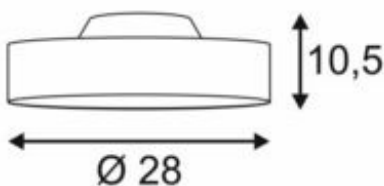

## MEDO 30 ceiling light

LED, 3000K, round, wine red, Ø 28 cm, can be converted to a pendant, 12W

Article number	135026
Max. wattage	12 Watt
Light distribution type 1	Direct
Light distribution type 3	rotationally symmetric
Product family	Medo LED
Feed-in capability	No
Lamp included	No
Height	10.5 cm
Diameter	28 cm
Net weight	1.02 kg
Gross weight	1.224 kg
Voltage	220-240 ~50/60 . 350 Volts
Protection class	I
Beam angle	120 Degree
Material	Aluminium/steel/PMMA
Colour	wine red
Way of mounting	Ceiling mounted
Average lifespan	20000 Hours
Colour temperature	3000 Kelvin
Colour rendering index	80
Luminous flux	1200 lm
Energy efficiency class	A++
fastCalcEnabled	Yes
ranking	400
Catalogue page	BIG WHITE 2017: 250

The high-quality MEDO 30 ceiling light convinces with its clear form and the elegant material contrast of its aluminium and glass construction. The luminaire is available in black, white, silver grey, and wine red. Its integrated Premium LED gives pleasant lighting effects, and its built-in LED driver allows direct connection to 230V mains supply. Using the appropriate accessories, this ceiling light can be converted into a pendant luminaire.