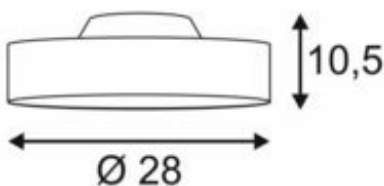

## MEDO 30 ceiling light

LED, 3000K, round, white, Ø 28 cm, can be converted to a pendant, 12W

Article number	135021
Max. wattage	12 Watt
Light distribution type 1	Direct
Light distribution type 3	rotationally symmetric
Product family	Medo LED
Feed-in capability	No
Lamp included	No
Height	10.5 cm
Diameter	28 cm
Net weight	1.092 kg
Gross weight	1.375 kg
Voltage	220-240 ~50/60 . 350 Volts
Protection class	I
Beam angle	120 Degree
Material	Aluminium/steel/PMMA
Colour	white
Way of mounting	Ceiling mounted
Average lifespan	20000 Hours
Colour temperature	3000 Kelvin
Colour rendering index	80
Luminous flux	1200 lm
Energy efficiency class	A++
fastCalcEnabled	Yes
ranking	500
Catalogue page	BIG WHITE 2017: 250

The high-quality MEDO 30 ceiling light convinces with its clear form and the elegant material contrast of its aluminium and glass construction. The luminaire is available in black, white, silver grey, and wine red. Its integrated Premium LED gives pleasant lighting effects, and its built-in LED driver allows direct connection to 230V mains supply. Using the appropriate accessories, this ceiling light can be converted into a pendant luminaire.