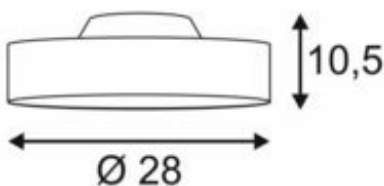

MEDO 30 ceiling light

LED, 3000K, round, black, Ø 28 cm, can be converted to a pendant, 12W

Article number	135020
Max. wattage	12 Watt
Light distribution type 1	Direct
Light distribution type 3	rotationally symmetric
Product family	Medo LED
Feed-in capability	No
Lamp included	No
Height	10.5 cm
Diameter	28 cm
Net weight	1.02 kg
Gross weight	1.224 kg
Voltage	220-240 ~50/60 . 350 Volts
Protection class	I
Beam angle	120 Degree
Material	Aluminium/steel/PMMA
Colour	black
Way of mounting	Ceiling mounted
Average lifespan	20000 Hours
Colour temperature	3000 Kelvin
Colour rendering index	80
Luminous flux	1200 lm
Energy efficiency class	A++
fastCalcEnabled	Yes
ranking	400
Catalogue page	BIG WHITE 2017: 250

The high-quality MEDO 30 ceiling light convinces with its clear form and the elegant material contrast of its aluminium and glass construction. The luminaire is available in black, white, silver grey, and wine red. Its integrated Premium LED gives pleasant lighting effects, and its built-in LED driver allows direct connection to 230V mains supply. Using the appropriate accessories, this ceiling light can be converted into a pendant luminaire.