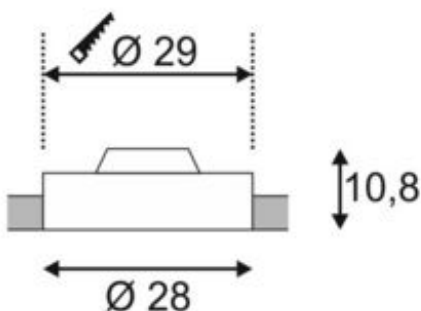

## MEDO 30 recessed fitting

LED, 3000K, round, white, frosted acrylic glass, Ø 28 cm, frameless, 12W

Article number	135000
Max. wattage	12 Watt
Light distribution type 1	Direct
Light distribution type 3	rotationally symmetric
Product family	Medo LED
Feed-in capability	No
Lamp included	No
Installation diameter	29 cm
Installation depth	15 cm
Height	10.8 cm
Diameter	28 cm
Net weight	1.3 kg
Gross weight	1.56 kg
Voltage	220-240 ~50/60 . 350 Volts
Protection class	I
Beam angle	120 Degree
Material	Aluminium/steel/frosted acrylic glass
Colour	white
Way of mounting	Ceiling installation
Average lifespan	20000 Hours
Colour temperature	3000 Kelvin
Colour rendering index	80
Luminous flux	1200 lm
Energy efficiency class	A++
fastCalcEnabled	Yes
ranking	400
Catalogue page	BIG WHITE 2017: 524

The high-quality MEDO 30 recessed ceiling light convinces with its clear form and the simple integration provided by its frameless installation. Its integrated Premium LED gives pleasant lighting effects, and its built-in LED driver allows direct connection to 230V mains supply.