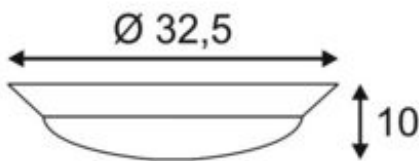

MOLDI 32 ceiling light

LED, 3000K, round, brushed aluminium, Ø 32.5 cm, 22W

Article number	134323
Number of light sources	1
Max. wattage	22 Watt
Lamp	SMD LED Module
Light distribution type 1	Direct
Light distribution type 3	rotationally symmetric
Feed-in capability	No
Lamp included	No
Height	10 cm
Diameter	32.5 cm
Net weight	0.748 kg
Gross weight	1.508 kg
Voltage	100-240 ~50/60 . 450 Volts
Protection class	I
Material	Aluminium/plastic PC
Colour	brushed aluminium
Way of mounting	Surface ceiling mounting
Average lifespan	25000 Hours
Colour temperature	3000 Kelvin
Colour rendering index	80
Luminous flux	1150 lm
Energy efficiency class	A++
fastCalcEnabled	Yes
ranking	300
Catalogue page	BIG WHITE 2017: 244