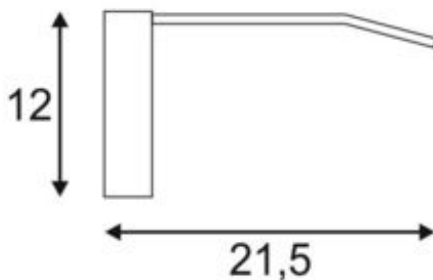

## AIR INDI DISPLAY display luminaire

LED, 3000K, brass, 11W

Article number	133943
Number of light sources	1
Max. wattage	11 Watt
Lamp	COB LED module
Light distribution type 1	Direct
Product family	Air Indi
Feed-in capability	No
Lamp included	No
Width	5.9 cm
Height	12 cm
Depth	21.5 cm
Net weight	0.376 kg
Gross weight	0.525 kg
Voltage	220-240 ~50/60 . 500 Volts
Protection class	I
Beam angle	120 Degree
Material	Aluminium/steel/glass
Colour	Brass
Way of mounting	Surface wall mounting
Average lifespan	30000 Hours
Colour temperature	3000 Kelvin
Colour rendering index	90
Luminous flux	490 lm
Energy efficiency class	A++
fastCalcEnabled	No
ranking	400
Catalogue page	BIG WHITE 2017: 175