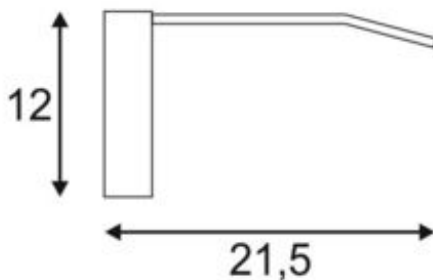

AIR INDI DISPLAY display luminaire

LED, 3000K, white, 11W

Article number	133941
Number of light sources	1
Max. wattage	11 Watt
Lamp	COB LED module
Light distribution type 1	Direct
Product family	Air Indi
Feed-in capability	No
Lamp included	No
Width	5.9 cm
Height	12 cm
Depth	21.5 cm
Net weight	0.378 kg
Gross weight	0.529 kg
Voltage	220-240 ~50/60 . 500 Volts
Protection class	I
Beam angle	120 Degree
Material	Aluminium/steel/glass
Colour	white
Way of mounting	Surface wall mounting
Average lifespan	30000 Hours
Colour temperature	3000 Kelvin
Colour rendering index	90
Luminous flux	490 lm
Energy efficiency class	A++
fastCalcEnabled	No
ranking	400
Catalogue page	BIG WHITE 2017: 175