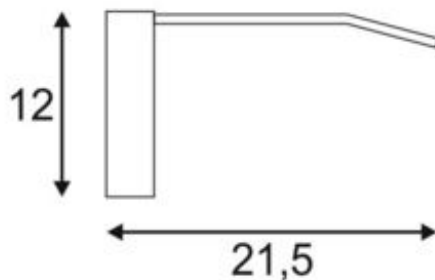

AIR INDI DISPLAY display luminaire

LED, 3000K, black, 11W

Article number	133940
Number of light sources	1
Max. wattage	11 Watt
Lamp	COB LED module
Light distribution type 1	Direct
Product family	Air Indi
Feed-in capability	No
Lamp included	No
Width	5.9 cm
Height	12 cm
Depth	21.5 cm
Net weight	0.377 kg
Gross weight	0.525 kg
Voltage	220-240 ~50/60 . 500 Volts
Protection class	I
Beam angle	120 Degree
Material	Aluminium/steel/glass
Colour	black
Way of mounting	Surface wall mounting
Average lifespan	30000 Hours
Colour temperature	3000 Kelvin
Colour rendering index	90
Luminous flux	490 lm
Energy efficiency class	A++
fastCalcEnabled	No
ranking	400
Catalogue page	BIG WHITE 2017: 175