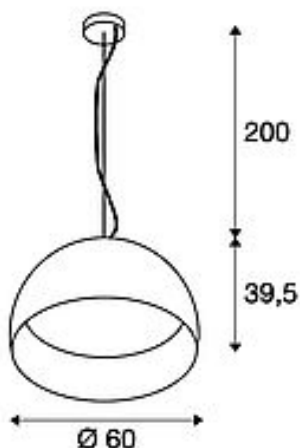

SLV BELA 60
pendant, LED, 3000K, black/white, 1850lm

Article number	133896
Feed-in capability	No
Lamp included	No
Height	39.5 cm
Diameter	60 cm
Pendant length	200 cm
Net weight	4.995 kg
Gross weight	8.294 kg
Voltage	220-240V ~50/60Hz sec. 700mA
Protection class	I
Beam angle	90 Degree
Average lifespan	20000 Hours
Colour temperature	3000 Kelvin
Colour rendering index	80
Luminous flux	1850 lm
Energy efficiency class	A++
Way of mounting	Surface mounted / Ceiling mounted
Colour	black/white
Form	spherical
Light distribution type 1	direct
Light distribution type 2	rotational symmetric
Material	Aluminium/steel/PMMA

The BELA 60 pendant is the smaller version of this series and is fitted with a lamp shade made from aluminium which is connected to the chrome-plated ceiling plate with a textile cable or steel cable. Optionally available with black or white lacquering on the exterior, you have free choice of an inner finish in white or gold. Alongside the optical aspects, the reflective inside surface also has an effect on the colour of light. The BELA 60 is delivered ready to connect to the 230V mains power supply. This luminaire has integrated bulbs in energy classes: A - A++