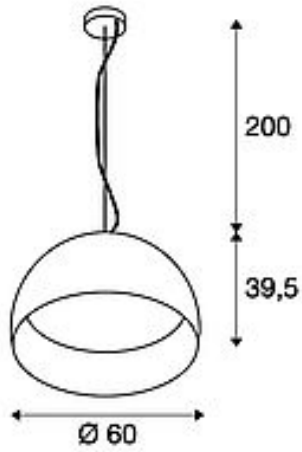

BELA 60

pendant, LED, 3000K, white, 1850lm

Article number	133891
Feed-in capability	No
Lamp included	No
Height	39.5 cm
Diameter	60 cm
Pendant length	200 cm
Net weight	5.06 kg
Gross weight	8.355 kg
Voltage	220-240V ~50/60Hz sec. 700mA
Protection class	I
Beam angle	90 Degree
Average lifespan	20000 Hours
Colour temperature	3000 Kelvin
Colour rendering index	80
Luminous flux	1850 lm
Energy efficiency class	A++
Way of mounting	Surface mounted / Ceiling mounted
Colour	white/white
Form	spherical
Light distribution type 1	direct
Light distribution type 2	rotational symmetric
Material	Aluminium/steel/PMMA

The BELA 60 pendant is the smaller version of this series and is fitted with a lamp shade made from aluminium which is connected to the chrome-plated ceiling plate with a textile cable or steel cable. Optionally available with black or white lacquering on the exterior, you have free choice of an inner finish in white or gold. Alongside the optical aspects, the reflective inside surface also has an effect on the colour of light. The BELA 60 is delivered ready to connect to the 230V mains power supply. This luminaire has integrated bulbs in energy classes: A - A++