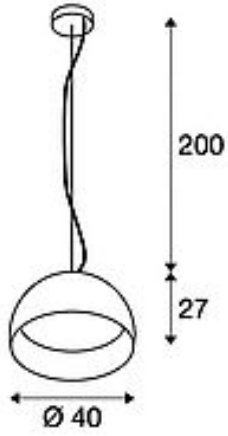

BELA 40

pendant, LED, 3000K, white, 1350lm

Article number	133881
Feed-in capability	No
Lamp included	No
Height	27 cm
Diameter	40 cm
Pendant length	200 cm
Net weight	2.794 kg
Gross weight	4.307 kg
Voltage	220-240V ~50/60Hz sec. 700mA
Protection class	I
Beam angle	100 Degree
Average lifespan	20000 Hours
Colour temperature	3000 Kelvin
Colour rendering index	80
Luminous flux	1350 lm
Energy efficiency class	A++
Way of mounting	Surface mounted / Ceiling mounted
Colour	white
Form	spherical
Light distribution type 1	direct
Light distribution type 2	rotational symmetric
Material	Aluminium/steel/PMMA

The BELA 40 pendant is the smaller version of this series and is fitted with a lamp shade made from aluminium which is connected to the chrome-plated ceiling plate with a textile cable or steel cable. Optionally available with black or white lacquering on the exterior, you have free choice of an inner finish in white or gold. Alongside the optical aspects, the reflective inside surface also has an effect on the colour of light. The BELA 40 is delivered ready to connect to the 230V mains power supply. This luminaire has integrated bulbs in energy classes: A - A++