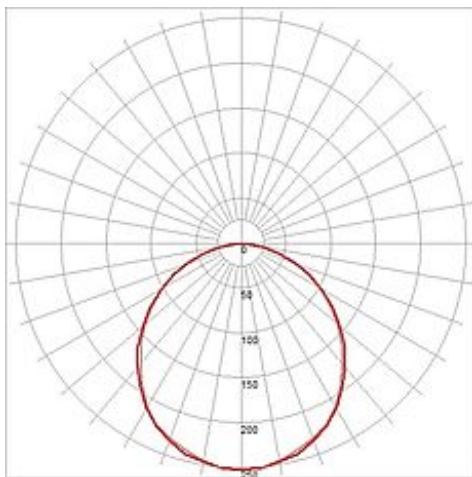

MEDO PRO 60 ceiling luminaire

round, silvergrey, 2x T5 24W, 2x TC-L 24W

Article number	133804
Catalogue	BIG WHITE 2015, Page 119
Type of lamp	Conventional lamp
Lamp	TC-L 24W compact fluorescent bulb & T5 fluorescent bulb 24W
Lampholder / Socket	2G11 & G5
Number of light sources	4
Lamp included	No
Height	11.5 cm
Diameter	60 cm
Net weight	4.505 kg
Gross weight	1.727 kg
Voltage	230 Volt
Max. wattage	96 Watt
Protection class	I
Material	aluminium / acrylic
Colour	silvergrey
Way of mounting	surface ceiling mounting
Remark 1	Electronic ballast incorporated
Remark 2	Can be used as pendant lamp with optional suspension set 133811 / -4
Remark 3	Energy labels in your language are available in the Service Area sub point Download
Energy class ballast	A2
Suitable for lamps from EEC	A
Suitable for lamps up to EEC	A
Suitable for lamps from EEC	A
Suitable for lamps up to EEC	A
Light distribution type 1	direct