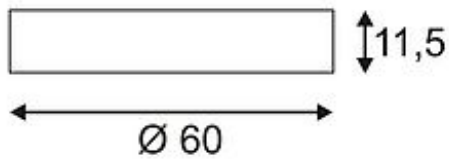

Light distribution axisymmetric
type 3

MEDO PRO 60 is the professional ceiling lamp that can easily be reworked to get used as a pendant luminaire using the optional suspension kits. With two lampholders for TC-L and T5 fluorescent tubes the perfect illumination intensity is achieved. Thanks to the already incorporated ballasts, MEDO PRO 60, available in either white or silvergrey colour finish, is ready for direct connection to 230V mains supply. This luminaire is compatible with bulbs of the energy classes: A - A / A - A