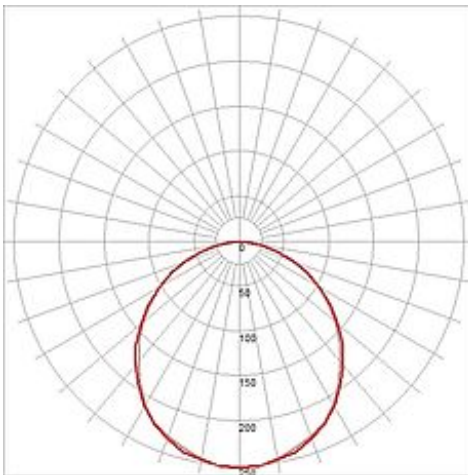

MEDO PRO 60 ceiling luminaire

round, white, 2x T5 24W, 2x TC-L 24W

Article number	133801
Catalogue	BIG WHITE 2015, Page 119
Type of lamp	Conventional lamp
Lamp	TC-L 24W compact fluorescent bulb & T5 fluorescent bulb 24W
Lampholder / Socket	2G11 & G5
Number of light sources	4
Lamp included	No
Height	11.5 cm
Diameter	60 cm
Net weight	4.452 kg
Gross weight	1.767 kg
Voltage	230 Volt
Max. wattage	96 Watt
Protection class	I
Material	aluminium / acrylic
Colour	white
Way of mounting	surface ceiling mounting
Remark 1	Electronic ballast incorporated
Remark 2	Can be used as pendant lamp with optional suspension set 133811 / -4
Remark 3	Energy labels in your language are available in the Service Area sub point Download
Energy class ballast	A2
Suitable for lamps from EEC	A
Suitable for lamps up to EEC	A
Suitable for lamps from EEC	A
Suitable for lamps up to EEC	A
Light distribution type 1	direct