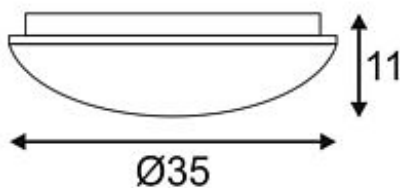

## LIPSY 40 LED ceiling luminaire

round, 54 LED, 3000K

Article number	133743
Catalogue	BIG WHITE 2015, Page 133
Type of lamp	LED lamp
Lamp	SMD LED
Number of light sources	54
Lamp included	Yes
Height	11 cm
Diameter	35 cm
Net weight	0.805 kg
Gross weight	7.805 kg
Voltage	230 Volt
Max. wattage	24 Watt
Protection class	I
Beam angle	120 Degree
Material	plastic
Colour	white
Way of mounting	surface wall mounting / surface ceiling mounting
Remark 1	Energy labels in your language are available in the Service Area sub point Download
Average lifespan	20000 Hours
Colour temperature	3000 Kelvin
Colour rendering index	80
Luminous flux	1500 lm
Suitable for lamps from EEC	A
Suitable for lamps up to EEC	A++
Light distribution type 1	direct
Light distribution type 3	rotationally symmetric

The ceiling luminaire LIPSY contains an acrylic glass shade, which is fixed to a steel retaining bracket. Its LED provides the necessary homogeneous lighting effect. Thanks to the already incorporated control gear LIPSY is ready for direct connection to 230V mains voltage. This luminaire contains built-in LED lamps. EEK: A - A++. The lamps cannot be changed in the luminaire.