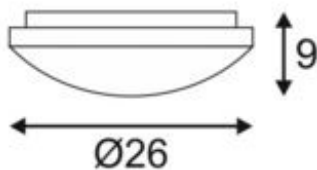

LIPSY 30 wall and ceiling light

30 LED, 3000K, round, white

Article number	133733
Number of light sources	1
Max. wattage	13 Watt
Lamp	SMD LED Module
Light distribution type 1	Direct
Light distribution type 3	rotationally symmetric
Product family	Lipsy
Feed-in capability	No
Lamp included	No
Height	9 cm
Diameter	26 cm
Net weight	0.358 kg
Gross weight	0.609 kg
Voltage	220-240 ~50/60 . 700 Volts
Protection class	I
Beam angle	120 Degree
Material	Steel/PMMA
Colour	white
Way of mounting	Surface wall / Surface ceiling mounting
Average lifespan	20000 Hours
Colour temperature	3000 Kelvin
Colour rendering index	80
Luminous flux	1050 lm
Energy efficiency class	A++
fastCalcEnabled	Yes
ranking	300
Catalogue page	BIG WHITE 2017: 299

With their timeless and discreet design, the LIPSY series of wall and ceiling lights are a popular lighting solution for the most diverse applications. The steel and acrylic glass luminaires come in a variety of housing sizes. The 120° wide-beam characteristic of the high output LED module provides even illumination. The installed 700mA driver allows it to be directly connected to the 230V mains supply.