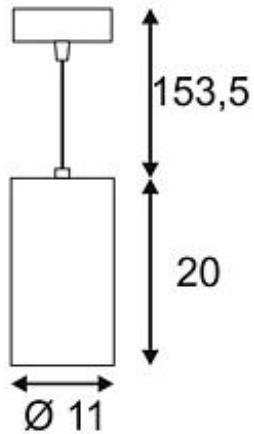

## LEFA 1 pendant luminaire

round, white, 5W LED, 3000K

|                              |   |
|------------------------------|---|
| Article number               | 133421  |
| Catalogue                    | BIG WHITE 2015, Page 55   |
| Type of lamp                 | LED lamp  |
| Lamp                         | planar LED 5W   |
| Number of light sources      | 1   |
| Lamp included                | Yes   |
| Height                       | 20 cm   |
| Diameter                     | 11 cm   |
| Pendant length               | 150 cm  |
| Net weight                   | 0.872 kg  |
| Gross weight                 | 1.054 kg  |
| Voltage                      | 230 Volt  |
| Max. wattage                 | 7.1 Watt  |
| Protection class             | I   |
| Material                     | steel / glass   |
| Colour                       | white   |
| Way of mounting              | ceiling mounting pendulum   |
| Remark 1                     | Canopy (Ø / H): 10,5 / 3,5 cm   |
| Remark 2                     | Energy labels in your language are available in the Service Area sub point Download |
| Average lifespan             | 30000 Hours   |
| Colour temperature           | 3000 Kelvin   |
| Colour rendering index       | 81  |
| Luminous flux                | 400 lm  |
| Suitable for lamps from EEC  | A   |
| Suitable for lamps up to EEC | A++   |
| Light distribution type 1    | direct  |

The single-spot pendant LEFA1 is characterized by its high performance warm-white COB LED. Edged into partly frosted glass shade the incorporated LED is powered by the also integrated constant current driver. Thus, the electrical connection can be made directly to 230V. To extend the series we also offer a wall and ceiling light as well as a downlight version. This luminaire contains built-in LED lamps. EEK: A - A++. The lamps cannot be changed in the luminaire.