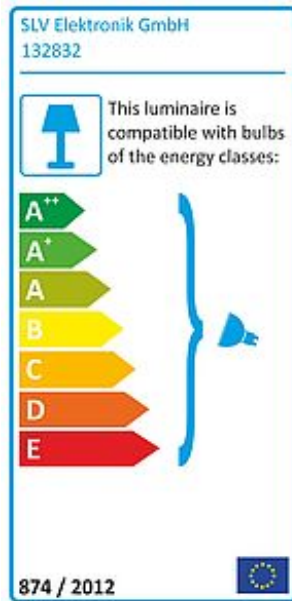

## CUBIX I floor lamp

silvergrey , GU10, Energy Saver max. 25W

Article number	132832
Catalogue	BIG WHITE 2015, Page 553
Type of lamp	Conventional lamp
Lamp	GU10 230V max. 25W
Lampholder / Socket	GU10
Number of light sources	1
Lamp included	No
Tilt range	100 Degree
Width	10.5 cm
Height	14 cm
Depth	11 cm
Net weight	0.717 kg
Gross weight	0.34 kg
Voltage	230 Volt
Max. wattage	25 Watt
Protection class	I
Material	aluminium
Colour	silvergrey
Way of mounting	mobile
Remark 1	150 cm connection lead with plug included
Remark 2	Galvanized frame
Remark 3	Energy labels in your language are available in the Service Area sub point Download
Suitable for lamps from EEC	E
Suitable for lamps up to EEC	A++
Type of plug	2 pin schuko plug (IP)
Light distribution type 1	direct
Light distribution type 3	rotationally symmetric

Mobile aluminum luminaire which is suitable for outdoor use thanks to its IP44 protection. The lamp head is mounted to the frame and can be adjusted for individual illumination. The electrical connection is made directly via 230V mains supply, thanks to the incorporated connection lead with plug. This luminaire is compatible with bulbs of the energy classes: E - A++