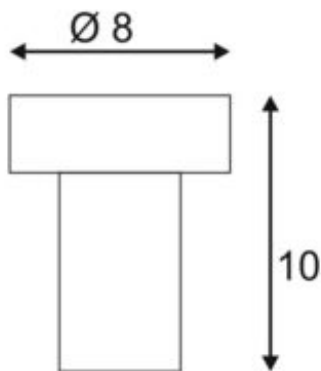

## FITU

ceiling light, A60, polished aluminium, with R2 canopy

Article number	132646
Product family	Fitu
Feed-in capability	No
LBS code	A60
Lamp	A60
Lampholder / Socket	E27
Number of light sources	1
Lamp included	No
Height	10 cm
Diameter	8 cm
Net weight	0.364 kg
Gross weight	0.475 kg
Voltage	220-240 ~50/60 Volts
Max. wattage	60 Watt
Protection class	I
Material	Aluminium
Colour	polished aluminium
Way of mounting	Surface ceiling mounting
Energy efficiency class	A++
fastCalcEnabled	No
ranking	300
Catalogue page	MORE WHITE 2017: 61