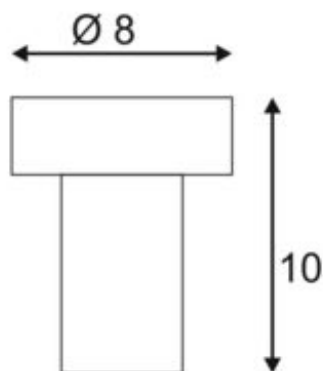

## FITU

ceiling light, A60, white, with R2 canopy

Article number	132641
Product family	Fitu
Feed-in capability	No
LBS code	A60
Lamp	A60
Lampholder / Socket	E27
Number of light sources	1
Lamp included	No
Height	10 cm
Diameter	8 cm
Net weight	0.369 kg
Gross weight	0.445 kg
Voltage	220-240 ~50/60 Volts
Max. wattage	60 Watt
Protection class	I
Material	Aluminium
Colour	white
Way of mounting	Surface ceiling mounting
Energy efficiency class	A++
fastCalcEnabled	No
ranking	300
Catalogue page	MORE WHITE 2017: 61